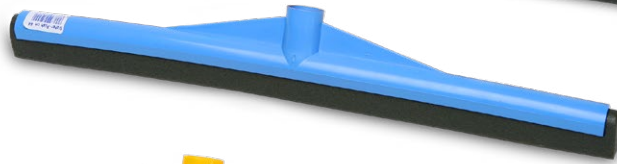

57

57.30

59.55 cm

59.44 cm

59.33 cm

54

54.2

54.1

280

250