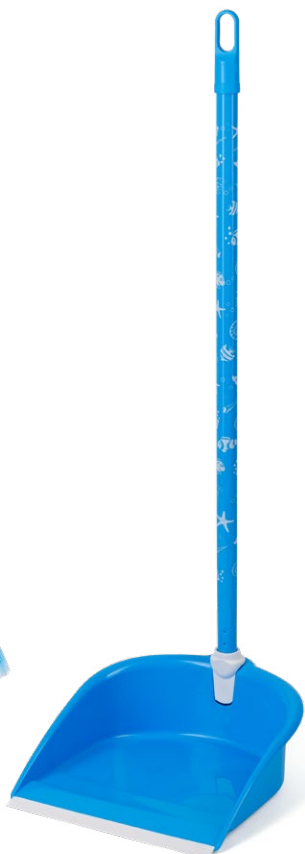

# MUUU!

Fashion Broom

55.94

39.94

311.94

94

350.94

35.94

39.95.6

310.95.6

350.95.6

95.6

55.95

95

Marlin

39.95